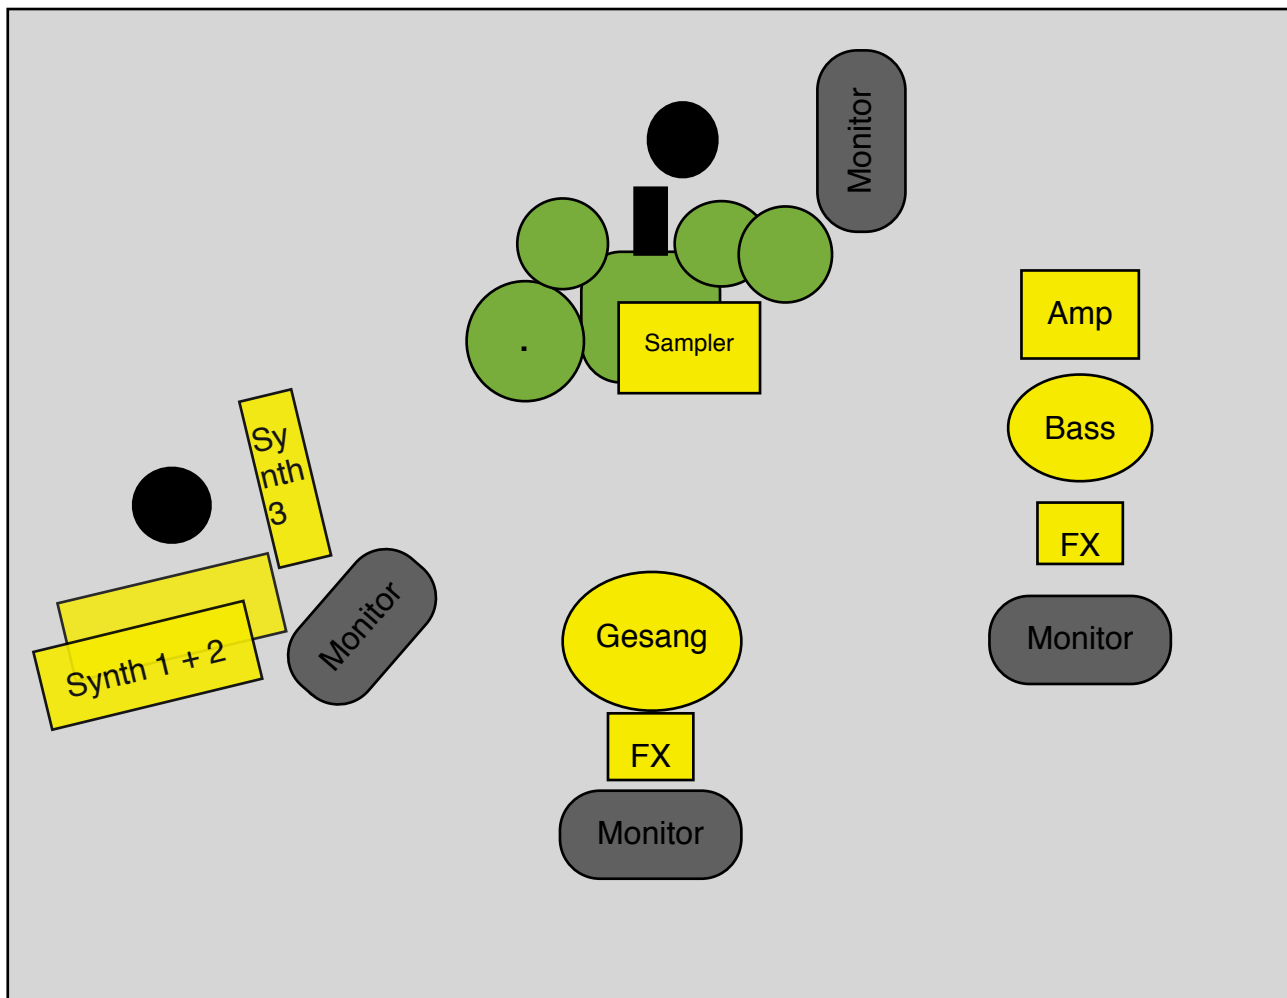

PULSAR TALES

Stageplan

Technical Rider

Synthesizer

- 1 x Strom
- 3 x DI-Box (Stereo)

Bass

- 1 x Strom
- 1 x DI-Box (Mono)

Vocals

- 1 x Mikrofonstativ
- 1 x DI-Box (Stereo)

Drums

- 1 x Strom
- 1 x DI-Box (Mono)
- Standard Schagzeugabnahme (BD, SD, OH, Standtom)

Monitoring

- 4 x Separates Monitoring für alle Musiker